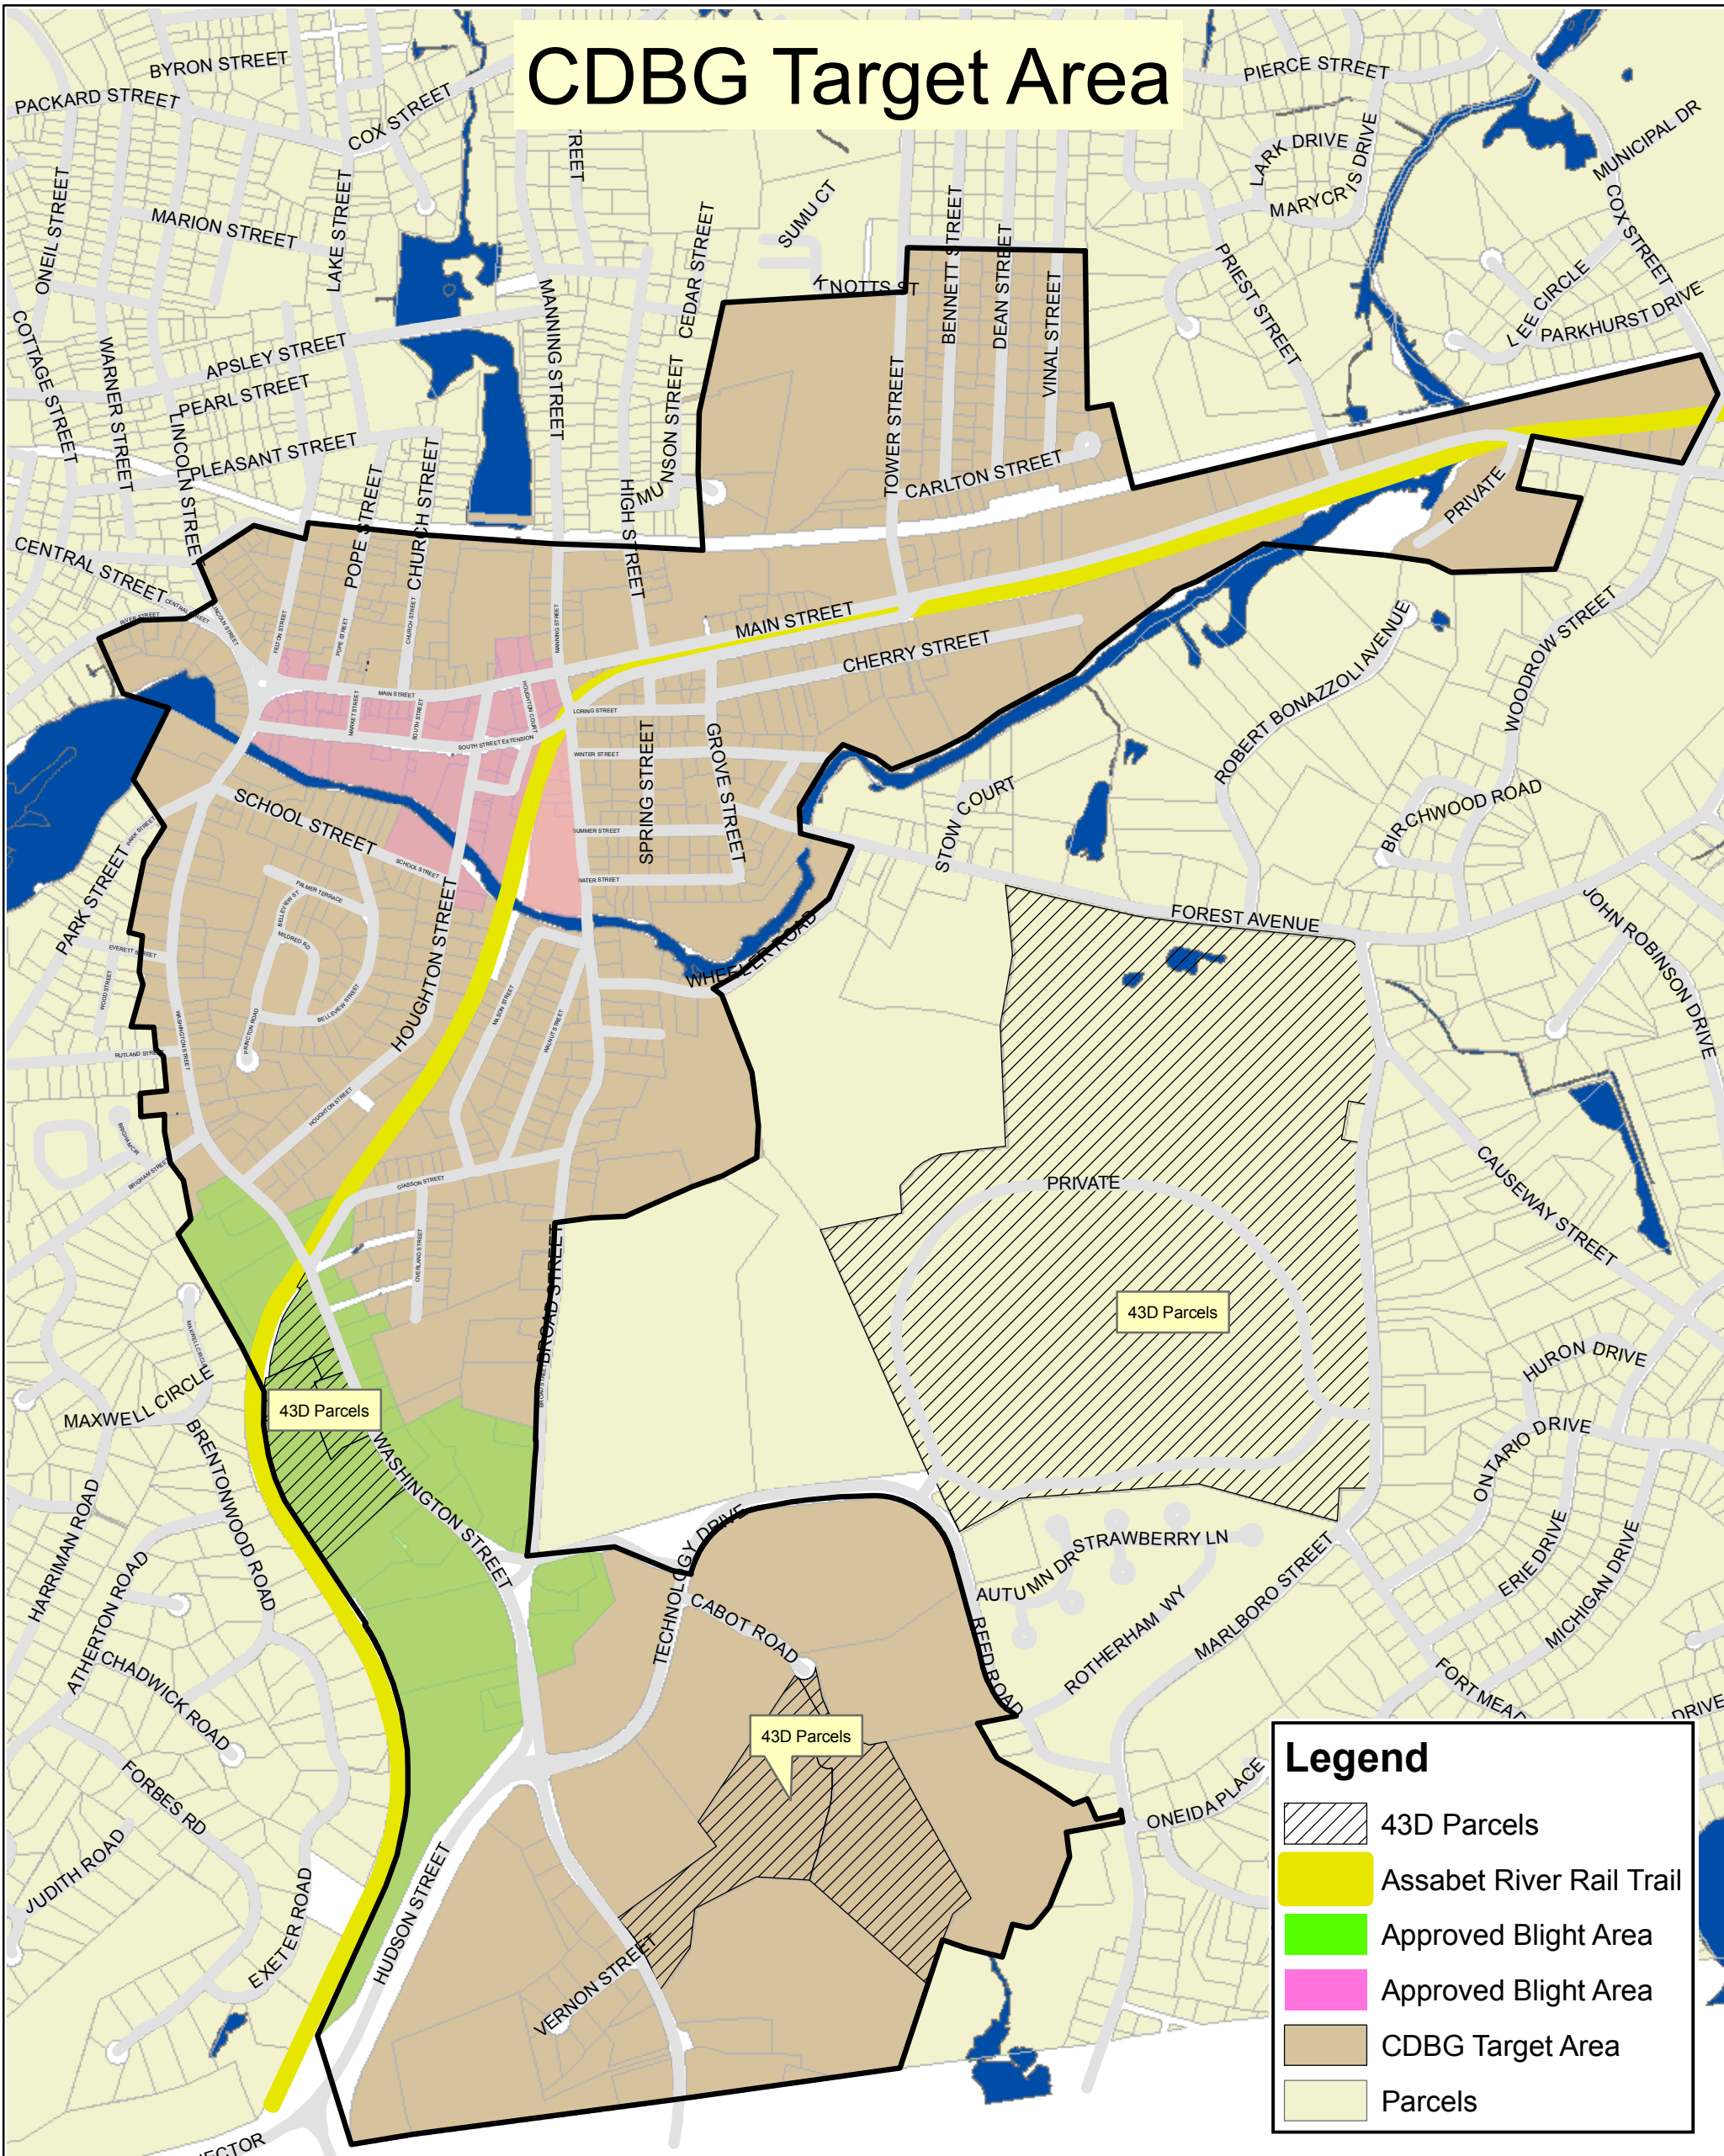

CDBG Target Area

Legend

-  43D Parcels
-  Assabet River Rail Trail
-  Approved Blight Area
-  Approved Blight Area
-  CDBG Target Area
-  Parcels